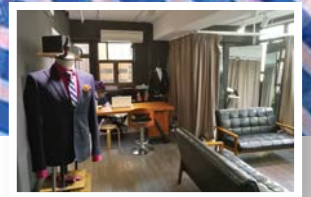

MODA REPUBLIC

www.facebook.com/modarepublic

MODA REPUBLIC

DESCRIPTION

Situated in the heart of Hong Kong, Central, Moda Republic is a boutique tailor that was created to give our clients high quality luxury suits, but at an affordable pricing point. Our principle towards tailoring is simple - it's all about you. Take your time, chat with our tailor and most importantly enjoy your tailoring experience.