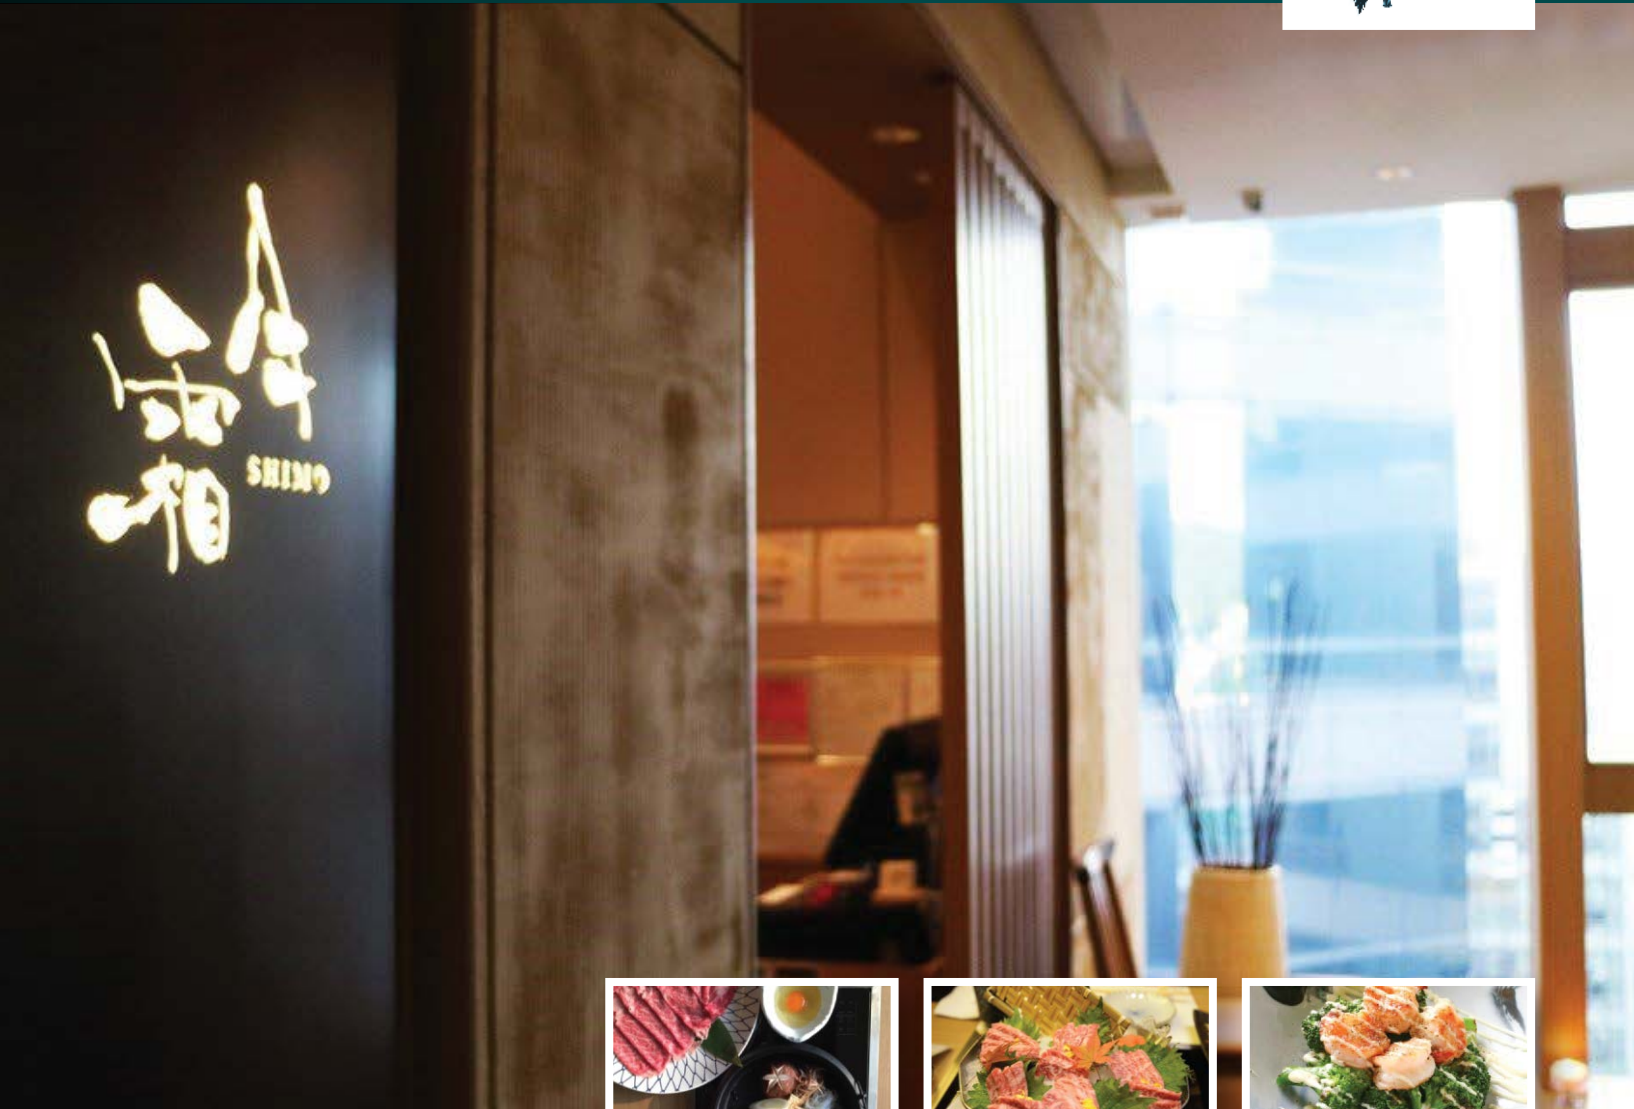

BOND

BOND
RESTAURANT & BAR

DESCRIPTION

BOND recently opened its doors May 2016. Bond serves casual yet comforting food in Tai Hang. Quickly securing its presence as the neighbourhood hangout, the restaurant will keep you wanting to come back for their signature Table Side Cheese Spaghetti cooked in a 24 Month Parmesan Cheese Wheel, other varieties of Homemade Pastas, French Onion Soup, and their extremely juicy Baby Back Ribs! Their Happy Hour is also one of the best in town, starting from 5 ending at 10, heavy drinkers will definitely get their moneys worth! Other than their sweet deal on food and drinks, BOND has two balconies where diners can enjoy al fresco dining in the quaint neighbourhood of Tai Hang.

— OFFER —
20% OFF LUNCH
 Mon - Fri

BUY 1 GET 1 FREE
 Happy Hour
 Mon - Sun

SHIMO

DESCRIPTION

Shimo, meaning winter in traditional Japan, serves up Hong Kong's best Sukiyaki and Shabu Shabu in Hong Kong. Perfect for the winter, but also just as comforting during hotter months. The restaurant chef has worked for Nadamans Island Shangrila for 15 years before helping this kitchen. The space also offers two VIP Tatami rooms that can fit up to 10 and 6 people respectively.