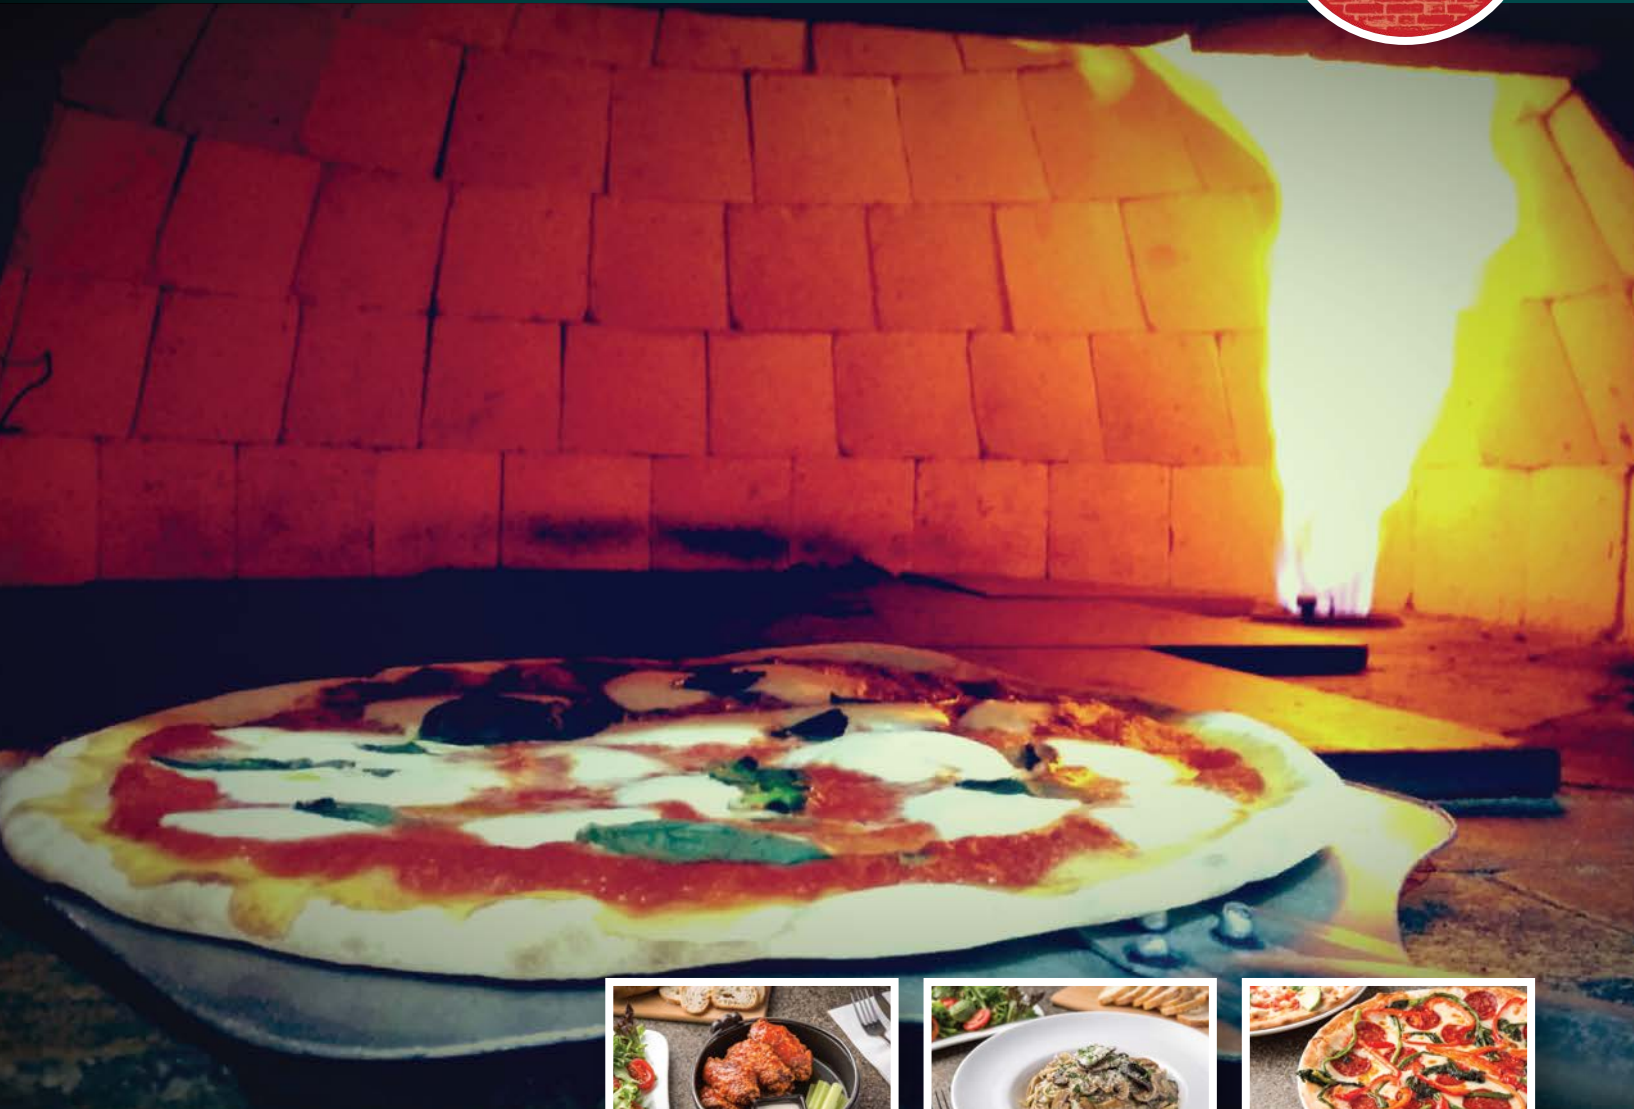

DESCRIPTION

Shabu-shabu, the onomatopoeic name given to the Japanese art of tabletop hotpot cooking, similar to sukiyaki but with a focus on the savoury over the sweet in taste. There are plenty of Hong Kong hotpot restaurant options about, but Katte Shabushabu in Causeway Bay helps overcome the usual simmering (forgive us) conflicts that arise when you eat this way – here each guest gets an individual hotpot so you don't have to compromise on soup stock decisions or leave your vegetarian friends out in the cold. This buzzing Japanese restaurant on the ground floor of Vienna Mansion down Paterson Street books out – so book up!

Location: Vienna Mansion, 55 Paterson St, East Point, Hong Kong

AL FORNO

www.alforno.hk.com

DESCRIPTION

Al Forno Pizzeria offers both traditional Italian and creative New World Pizzas. Their 32-seater space offers a cozy, warm ambience and a spacious dining experience for family and friends. With their own specialised recipe, all their pizzas are freshly made in-house and baked in their remarkable brick fire oven.

BOND

BOND
RESTAURANT & BAR

DESCRIPTION

BOND recently opened its doors May 2016. Bond serves casual yet comforting food in Tai Hang. Quickly securing its presence as the neighbourhood hangout, the restaurant will keep you wanting to come back for their signature Table Side Cheese Spaghetti cooked in a 24 Month Parmesan Cheese Wheel, other varieties of Homemade Pastas, French Onion Soup, and their extremely juicy Baby Back Ribs! Their Happy Hour is also one of the best in town, starting from 5 ending at 10, heavy drinkers will definitely get their moneys worth! Other than their sweet deal on food and drinks, BOND has two balconies where diners can enjoy al fresco dining in the quaint neighbourhood of Tai Hang.