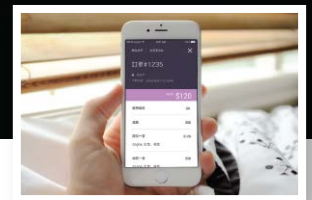

Laundry Service

BONI

www.boni.com.hk

BONI

DESCRIPTION

BONI provides web ordering, within 10 seconds, clients can schedule a pickup at any time anywhere. We serve around-the-clock.

We aim to provide affordable professional dry cleaning and laundry services to avoid the waste of damaged clothes due to wrong laundry methods and promote a green living style.