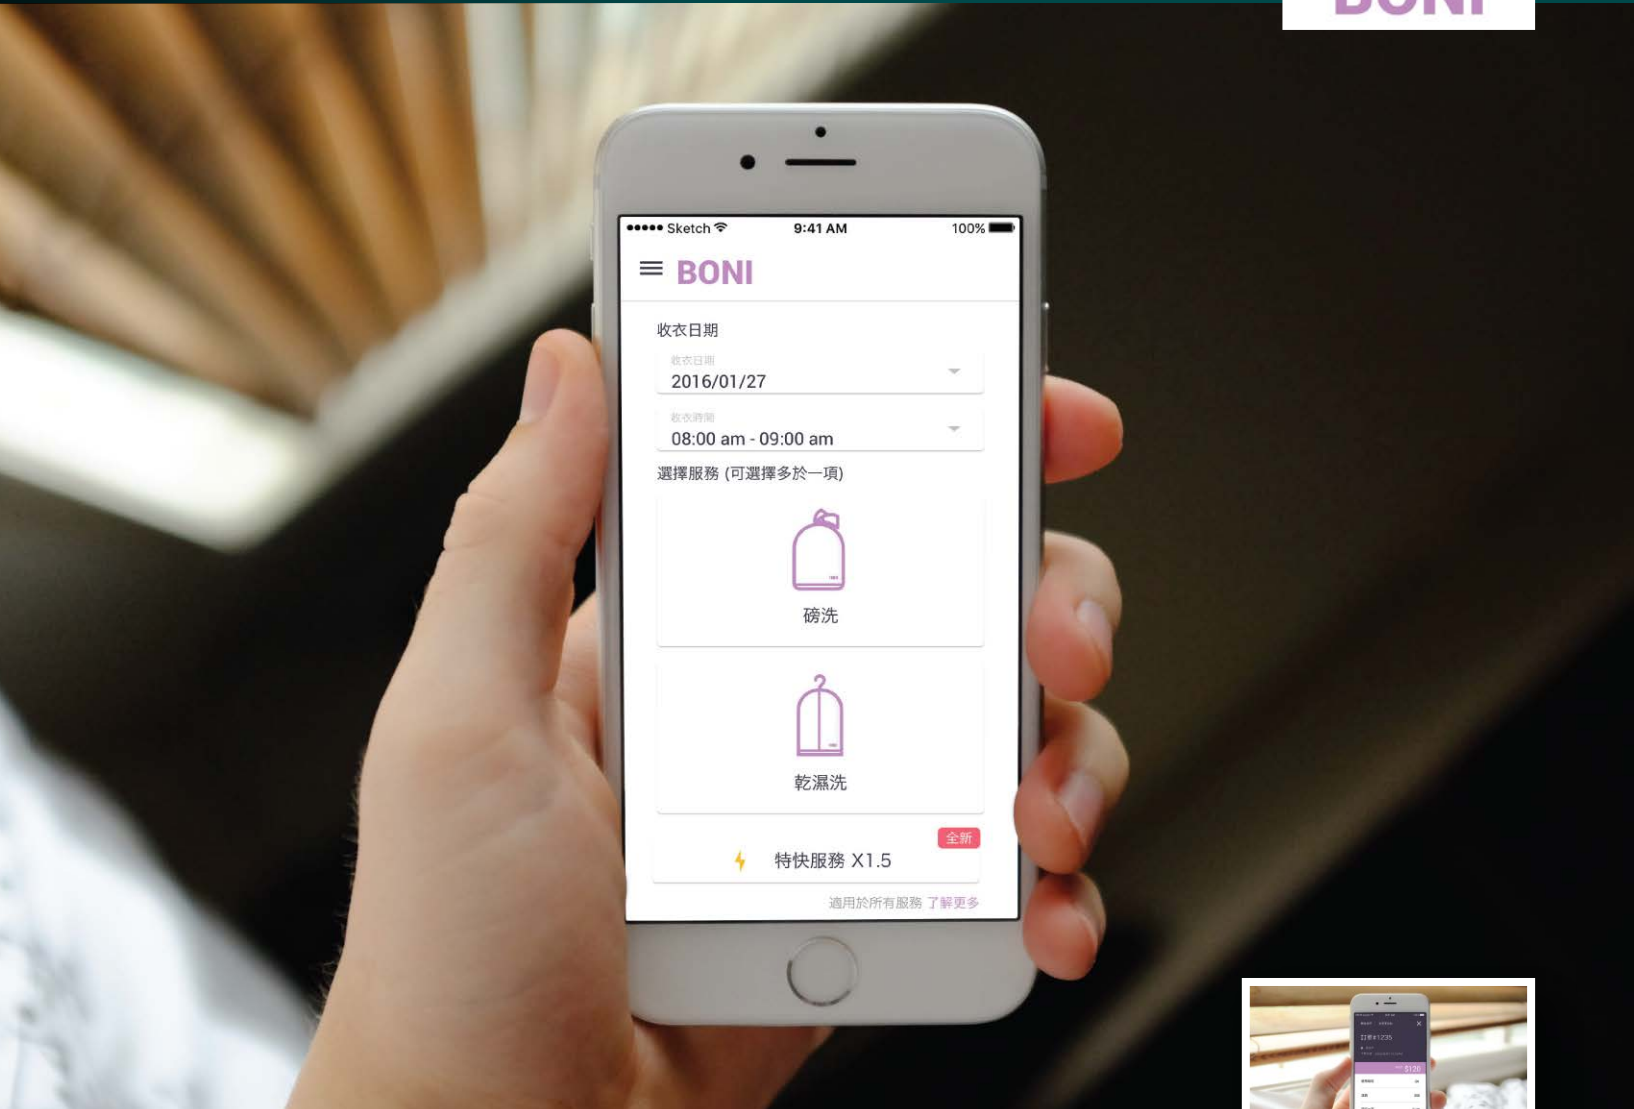

Laundry Service

BONI

www.boni.com.hk

BONI

DESCRIPTION

BONI provides web ordering, within 10 seconds, clients can schedule a pickup at any time anywhere. We serve around-the-clock.

We aim to provide affordable professional dry cleaning and laundry services to avoid the waste of damaged clothes due to wrong laundry methods and promote a green living style.

The adoption of O2O allows traditional laundry shops to reach more clients, while we help clients to monitor the quality of laundry services. We are happy to offer Tane Residence tenants 10% OFF on their laundry orders, simply enter the code upon checkout to redeem the offer.