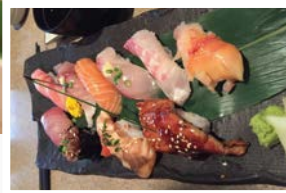

BOND

BOND
RESTAURANT & BAR

DESCRIPTION

BOND recently opened its doors May 2016. Bond serves casual yet comforting food in Tai Hang. Quickly securing its presence as the neighbourhood hangout, the restaurant will keep you wanting to come back for their signature Table Side Cheese Spaghetti cooked in a 24 Month Parmesan Cheese Wheel, other varieties of Homemade Pastas, French Onion Soup, and their extremely juicy Baby Back Ribs! Their Happy Hour is also one of the best in town, starting from 5 ending at 10, heavy drinkers will definitely get their moneys worth! Other than their sweet deal on food and drinks, BOND has two balconies where diners can enjoy al fresco dining in the quaint neighbourhood of Tai Hang.

— OFFER —
20% OFF LUNCH
 Mon - Fri

BUY 1 GET 1 FREE
 Happy Hour
 Mon - Sun

SHIMO

DESCRIPTION

Shimo, meaning winter in traditional Japan, serves up Hong Kong's best Sukiyaki and Shabu Shabu in Hong Kong. Perfect for the winter, but also just as comforting during hotter months. The restaurant chef has worked for Nadamans Island Shangrila for 15 years before helping this kitchen. The space also offers two VIP Tatami rooms that can fit up to 10 and 6 people respectively.

GYOTAKU

DESCRIPTION

Gyotaku is conveniently located in the heart of Central at 11 Stanley Street, and has been operating since 2010. Gyotaku serves traditional Japanese food with a flare, for example wagyu beef rolls topped with white truffle. You can also savor a perfect piece of fatty tuna sushi over the counter. The restaurant is open 6 days a week, and serves one of the best priced sake menus in town!